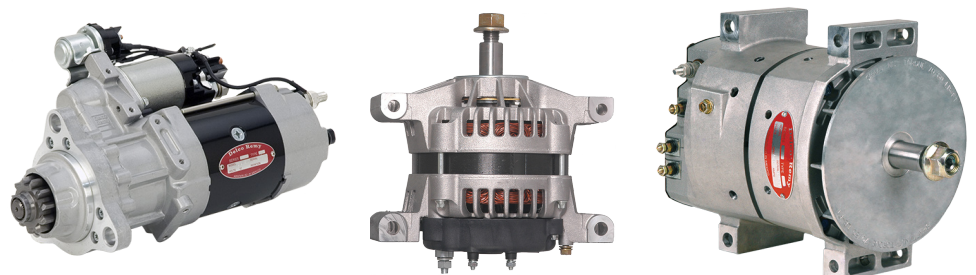

PROMOTION

A GREAT KICKSTART

EFFECTIVE UNTIL MAY 15TH, 2024

BENEFIT FROM OUR SPECIAL PRICES IN OUR PRODUCTS

MITSUBISHI ELECTRIC DIAMOND GUARD		PROMO PRICE
MELAM1771	NEW HD ALTERNATOR 12V PAD MOUNT 160A	\$ 365.00
MELVV0776	NEW HD STARTER 12V (SIMILAR TO DR 8200308)	\$ 415.00
MELVV2079	NEW HD STARTER 12V (SIMILAR TO DR 8201100)	\$ 429.00

DELCO REMY HEAVY DUTY		PROMO PRICE
DR 10535915	IMS KIT 39MT (12V I)	\$ 34.95
DR 10535916	IMS KIT 39MT (12V I)	\$ 34.95
DR 8200308	NEW 39MT HD STARTER 12V	\$ 475.00
DR 8200433	NEW 39MT HD STARTER 12V	\$ 475.00
DR 8200468	NEW 39MT HD STARTER 12V	\$ 475.00
DR 8201100	NEW 39MT HD STARTER 12V	\$ 475.00
DR 8600248	NEW 36SI ALTERNATOR 12V 165A	\$ 389.00
DR 8600889	NEW 24SI ALTERNATOR 12V 160A	\$ 279.00
DR 8700018	REBUILT 35SI HD ALTERNATOR 12V	\$ 445.00
DR 8700047	REBUILT 36SI HD ALTERNATOR 12V	\$ 475.00